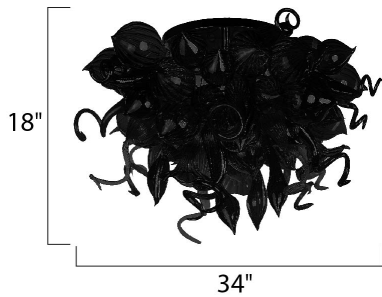

PRODUCT DESCRIPTION

A bouquet of hand-formed flowers and buds of glass artfully light the room in the Mimi LED collection. Each glass sculpture is available in four color options of Cognac, Fume, Sunrise, and Root Beer. Polished Chrome hardware is used to reflect the beauty of this colorful lighting. Light is created by means of a long-life and energy-efficient LED light source.

MEASUREMENTS

DIMENSION : 34" W x 18" H
 CANOPY : 11.875" W x 1" H x 11.875" L
 HANGING WEIGHT : 23.1 lb

LAMPING

LUMENS : 996 Rated
 BULB : 12 x 1W LED LED , 12W Total
 BULB INCLUDED : (Included)
 DIMMABLE : Triac CL
 CRI : >80 CRI
 COLOR_TEMP : 3500K