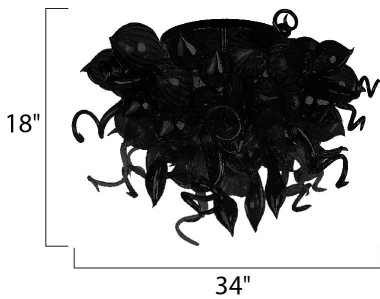

PRODUCT DESCRIPTION

A bouquet of hand-formed flowers and buds of glass artfully light the room in the Mimi LED collection. Each glass sculpture is available in four color options of Cognac, Fume, Sunrise, and Root Beer. Polished Chrome hardware is used to reflect the beauty of this colorful lighting. Light is created by means of a long-life and energy-efficient LED light source.

MEASUREMENTS

DIMENSION : 34" W x 18" H
 CANOPY : 11.875" W x 1" H x 11.875" L
 HANGING WEIGHT : 23.1 lb

LAMPING

INPUT VOLTAGE : 120V
 LUMENS : 996 Rated
 BULB : 12 x 12W LED LED , 12W Total
 BULB INCLUDED : (Included)
 DIMMABLE : Standard Triac CL
 CRI : 80+ CRI
 COLOR_TEMP : 3500K