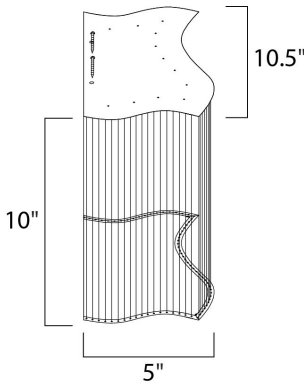

PRODUCT DESCRIPTION

Swizzle collection's gently curved frames of Polished Chrome support twisted Clear glass rods that shimmer in front of the natural light of the included xenon lamps. The interior of the fixture is draped with strands of clear beveled crystal that sparkle from below.

MEASUREMENTS

DIMENSION : 11" W x 10" H x 5" Ext
 MAX OAH : 7.87" W x 9.45" H
 HANGING WEIGHT : 6.6 lb

LAMPING

INPUT VOLTAGE : 120V
 LUMENS : 960 Rated
 BULB : 4 x 25W Xenon G9 , 100W Total
 BULB INCLUDED : (Included)
 DIMMABLE : Yes
 COLOR_TEMP : 2900K

FINISHES OPTION

GLASS

Clear CL

MATERIAL

Steel + Glass Rod + Crystal

RATINGS

cETLus
 Dry Location

ADDITIONAL