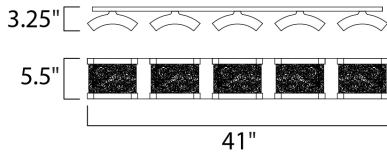

MEASUREMENTS

DIMENSION : 41" W x 5.5" H x 3.25" Ext
 HANGING WEIGHT : 26 lb

LAMPING

INPUT VOLTAGE : 120V
 LUMENS : 3,400 Rated
 BULB : 1 x 5W LED AC Integrated , 50W Total
 BULB INCLUDED : (Integrated)
 DIMMABLE : Electronic Low Voltage (ELV)
 CRI : 90+ CRI
 COLOR_TEMP : 3000K