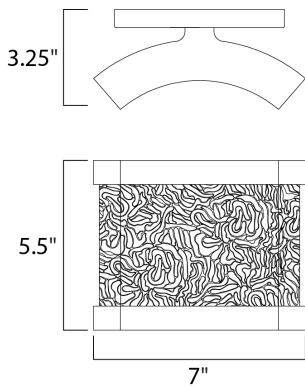

PRODUCT DESCRIPTION

The curl of heavy Piastra glass is framed by Polished Chrome supports, Available in multiple configurations, this vanity is sure to make a statement in any environment, be it bath or corridor.

MEASUREMENTS

DIMENSION : 7" W x 5.5" H x 3.25" Ext
 BACK PLATE :
 HANGING WEIGHT : 5 lb

LAMPING

INPUT VOLTAGE : 120V
 LUMENS : 680 Rated
 BULB : 2 x 5W LED AC Integrated , 10W Total
 BULB INCLUDED : (Integrated)
 DIMMABLE : Electronic Low Voltage (ELV)
 CRI : 90+ CRI
 COLOR_TEMP : 3000K