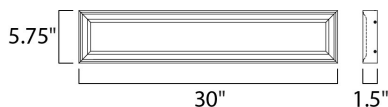

PRODUCT DESCRIPTION

This low profile picture frame vanity light features an aluminum extrusion finished in your choice of Polished Nickel or Bronze and an edge lit LED technology which is even illumination and excellent color rendering.

MEASUREMENTS

DIMENSION : 30" W x 5.75" H x 1.5" Ext
 HANGING WEIGHT : 15.94 lb

LAMPING

LUMENS : 1,050 Rated
 BULB : 2 x 15W LED PCB Integrated , 30W Total
 BULB INCLUDED : (Integrated)
 DIMMABLE : Triac CL
 CRI : 90+ CRI
 COLOR_TEMP : 3000K