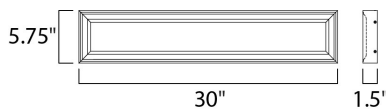

PRODUCT DESCRIPTION

This low profile picture frame vanity light features an aluminum extrusion finished in your choice of Polished Nickel or Bronze and an edge lit LED technology which is even illumination and excellent color rendering.

MEASUREMENTS

DIMENSION : 30" W x 5.75" H x 1.5" Ext
 HANGING WEIGHT : 15.94 lb

LAMPING

LUMENS : 1,050 Rated
 BULB : 2 x 15W LED PCB Integrated , 30W Total
 BULB INCLUDED : (Integrated)
 DIMMABLE : Triac CL
 CRI : 90+ CRI
 COLOR_TEMP : 3000K