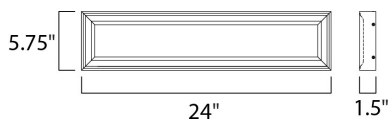

**PRODUCT DESCRIPTION**

This low profile picture frame vanity light features an aluminum extrusion finished in your choice of Polished Nickel or Bronze and an edge lit LED technology which is even illumination and excellent color rendering.

**MEASUREMENTS**

DIMENSION : 24" W x 5.75" H x 1.5" Ext  
 HANGING WEIGHT : 11.73 lb

**LAMPING**

LUMENS : 910 Rated  
 BULB : 2 x 13W LED PCB , 26W Total  
 BULB INCLUDED : (Included)  
 DIMMABLE : Triac CL  
 CRI : 90+ CRI  
 COLOR\_TEMP : 3000K