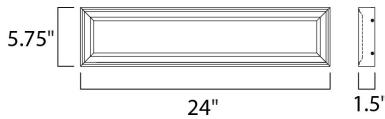

PRODUCT DESCRIPTION

This low profile picture frame vanity light features an aluminum extrusion finished in your choice of Polished Nickel or Bronze and an edge lit LED technology which is even illumination and excellent color rendering.

MEASUREMENTS

DIMENSION : 24" W x 5.75" H x 1.5" Ext
 HANGING WEIGHT : 11.73 lb

LAMPING

LUMENS : 910 Rated
 BULB : 2 x 13W LED PCB Integrated , 26W Total
 BULB INCLUDED : (Integrated)
 DIMMABLE : Triac CL
 CRI : 90+ CRI
 COLOR_TEMP : 3000K