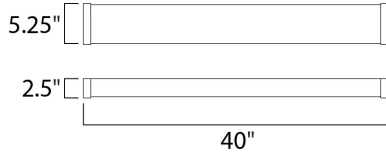

PRODUCT DESCRIPTION

A box of Clear glass surrounds an edge lit LED panel which is framed in Polished Chrome metal. The Clear glass is trimmed on both ends with heavy gauge metal caps. The edge lit panel provides even light distribution while maintaining a high lumen per watt ratio.

MEASUREMENTS

DIMENSION : 40" W x 5.25" H x 2.5" Ext
 BACK PLATE : 39" W x 4.5" H
 HANGING WEIGHT : 17.6 lb

LAMPING

INPUT VOLTAGE : 120V
 LUMENS : 2,200 Rated (1,287 Del.)
 BULB : 1 x 40W LED LED , 40W Total
 BULB INCLUDED : (Integrated)
 DIMMABLE : Triac CL
 CRI : 90+ CRI
 COLOR_TEMP : 3000K