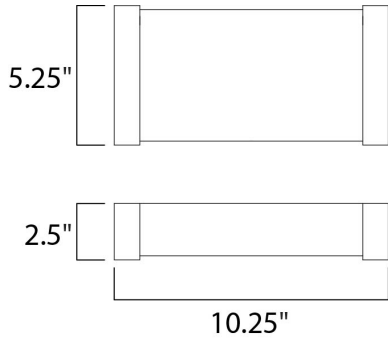

**PRODUCT DESCRIPTION**

A box of Clear glass surrounds an edge lit LED panel which is framed in Polished Chrome metal. The Clear glass is trimmed on both ends with heavy gauge metal caps. The edge lit panel provides even light distribution while maintaining a high lumen per watt ratio.

**MEASUREMENTS**

DIMENSION : 10.25" W x 5.25" H x 2.5" Ext  
 BACK PLATE : 9.5" W x 4.5" H  
 HANGING WEIGHT : 13.25 lb

**LAMPING**

INPUT VOLTAGE : 120V  
 LUMENS : 660 Rated (386 Del.)  
 BULB : 1 x 12W LED PCB Integrated , 12W Total  
 BULB INCLUDED : (Integrated)  
 DIMMABLE : Triac CL  
 CRI : 90+ CRI  
 COLOR\_TEMP : 3000K