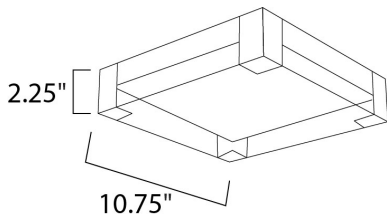

PRODUCT DESCRIPTION

A box of Clear glass surrounds an edge lit LED panel which is framed in Polished Chrome metal. The Clear glass is trimmed on both ends with heavy gauge metal caps. The edge lit panel provides even light distribution while maintaining a high lumen per watt ratio.

MEASUREMENTS

DIMENSION : 10.75" L x 10.75" W x 2.25" H
 BACK PLATE : 10.75" W x 10.75" H
 HANGING WEIGHT : 8.54 lb

LAMPING

LUMENS : 420 Rated
 BULB : 4 x 6W LED PCB Integrated , 24W Total
 BULB INCLUDED : (Integrated)
 DIMMABLE : Triac CL
 CRI : 90+ CRI
 COLOR_TEMP : 3000K