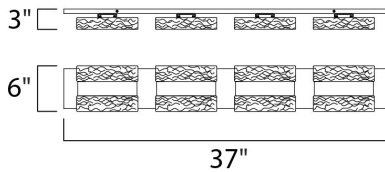

LAMPING

INPUT VOLTAGE : 120V
LUMENS : 3,355 Rated (1,964 Del.)
BULB : 8 x 5W LED AC Integrated , 40W Total
BULB INCLUDED : (Integrated)
DIMMABLE : Electronic Low Voltage (ELV)
CRI : 90+ CRI
COLOR_TEMP : 3000K
LIGHTING_DIRECTION : Up/Dn