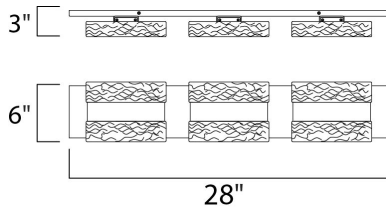

PRODUCT DESCRIPTION

Blocks of piastra style Iceberg glass sparkle and shimmer from the high powered LEDs concealed inside Polished Chrome metal supports. Not only is useful light directed down, additional light is cast indirectly upwards and into the room for even and soft illumination.

MEASUREMENTS

DIMENSION : 28" W x 6" H x 3" Ext
 BACK PLATE : 28" W x 4.5" H
 HANGING WEIGHT : 13.2 lb

LAMPING

INPUT VOLTAGE : 120V
 LUMENS : 2,420 Rated (1,417 Del.)
 BULB : 6 x 5W LED AC Integrated , 30W Total
 BULB INCLUDED : (Integrated)
 DIMMABLE : Electronic Low Voltage (ELV)
 CRI : 90+ CRI
 COLOR_TEMP : 3000K
 LIGHTING_DIRECTION : Up/Dn