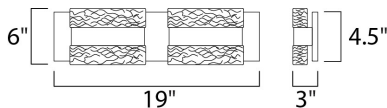

LAMPING

INPUT VOLTAGE : 120V
LUMENS : 1,595 Rated (934 Del.)
BULB : 4 x 5W LED AC Integrated , 20W Total
BULB INCLUDED : (Integrated)
DIMMABLE : Electronic Low Voltage (ELV)
CRI : 90+ CRI
COLOR_TEMP : 3000K
LIGHTING_DIRECTION : Up/Dn