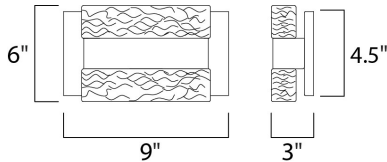

PRODUCT DESCRIPTION

Blocks of piastra style Iceberg glass sparkle and shimmer from the high powered LEDs concealed inside Polished Chrome metal supports. Not only is useful light directed down, additional light is cast indirectly upwards and into the room for even and soft illumination.

MEASUREMENTS

DIMENSION : 9" W x 6" H x 3" Ext
 BACK PLATE : 9" W x 4.5" H x 2.75" HCO
 HANGING WEIGHT : 3.3 lb

LAMPING

INPUT VOLTAGE : 120V
 LUMENS : 770 Rated (451 Del.)
 BULB : 2 x 5W LED AC Integrated , 10W Total
 BULB INCLUDED : (Integrated)
 DIMMABLE : Electronic Low Voltage (ELV)
 CRI : 90+ CRI
 COLOR_TEMP : 3000K
 LIGHTING_DIRECTION : Up/Dn