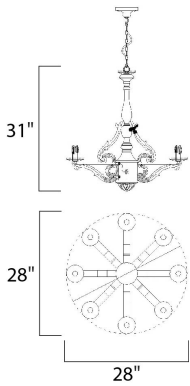

MEASUREMENTS

DIMENSION : 27" W x 31" H
 HANGING WEIGHT : 11.79 lb

LAMPING

INPUT VOLTAGE : 120V
 BULB : 8 x 40W Incandescent E12 Candelabra , 320W Total
 BULB INCLUDED : (Not Included)

FINISHES OPTION

 Senora Wood