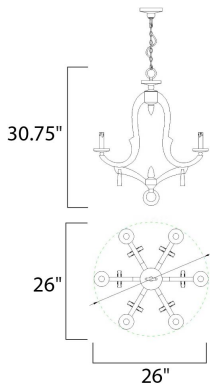

MEASUREMENTS

DIMENSION : 24" L x 24" W x 30" H
 HANGING WEIGHT : 8.6 lb

LAMPING

INPUT VOLTAGE : 120V
 BULB : 6 x 40W Incandescent E12 Candelabra , 240W Total
 BULB INCLUDED : (Not Included)

FINISHES OPTION