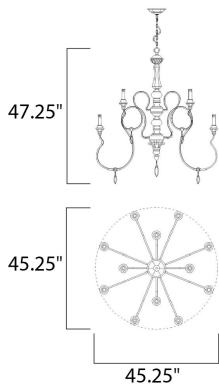

MEASUREMENTS

DIMENSION : 45.25" L x 45.25" W x 52" H
 HANGING WEIGHT : 23.04 lb

LAMPING

INPUT VOLTAGE : 120V
 BULB : 12 x 40W Incandescent E12 Candelabra , 480W Total
 BULB INCLUDED : (Not Included)

FINISHES OPTION