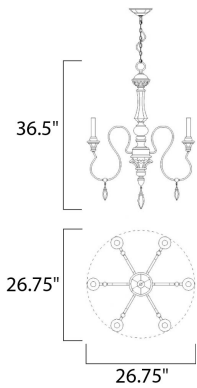

MEASUREMENTS

DIMENSION : 30" L x 30" W x 38" H
 HANGING WEIGHT : 10.8 lb

LAMPING

INPUT VOLTAGE : 120V
 BULB : 6 x 40W Incandescent E12 Candelabra , 240W Total
 BULB INCLUDED : (Not Included)

FINISHES OPTION