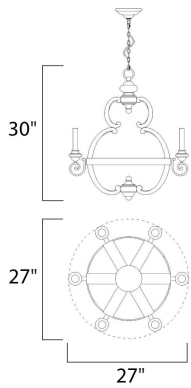

MEASUREMENTS

DIMENSION : 28" L x 28" W x 31" H
 HANGING WEIGHT : 16.2 lb

LAMPING

INPUT VOLTAGE : 120V
 BULB : 6 x 40W Incandescent E12 Candelabra , 240W Total
 BULB INCLUDED : (Not Included)

FINISHES OPTION