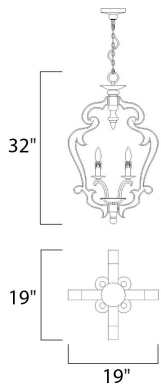

MEASUREMENTS

DIMENSION : 19.5" L x 19.5" W x 32" H

HANGING WEIGHT : 9.59 lb

LAMPING

INPUT VOLTAGE : 120V

BULB : 4 x 40W Incandescent E12 Candelabra , 160W Total

BULB INCLUDED : (Not Included)

DIMMABLE : Yes