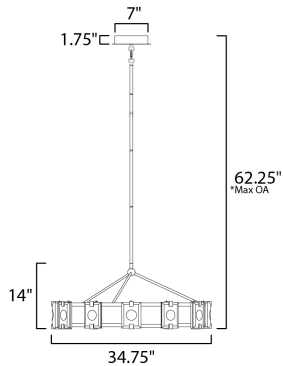

**MEASUREMENTS**

DIMENSION : 34.75" L x 34.75" W x 14" H  
 MAX OAH : 62.25" OAH  
 CANOPY : 7" W x 1.75" H x 7" L  
 HANGING WEIGHT : 29.38731 lb

**LAMPING**

INPUT VOLTAGE : 110-277V  
 LUMENS : 4,060 Rated (2,830 Del.)  
 BULB : 12 x 6W LED PCB Integrated , 72W Total  
 BULB INCLUDED : (Integrated)  
 DIMMABLE : Triac CL  
 CRI : 90 CRI  
 COLOR\_TEMP : 3000K