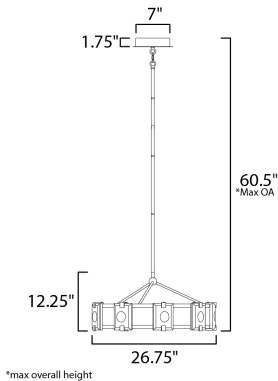

ADDITIONAL

ADJUSTABLE
SLOPE: 90
RATED LIFE 20000 Hours
OPERATING TEMPERATURE:
-20°C (-4°F), 40°C (104°F)

MEASUREMENTS

DIMENSION : 26.75" L x 26.75" W x 12.25" H
MAX OAH : 60.5" OAH
CANOPY : 7" W x 1.75" H x 7" L
HANGING WEIGHT : 22.70738 lb

LAMPING

INPUT VOLTAGE : 110-277V
LUMENS : 3,535 Rated (2,430 Del.)
BULB : 9 x 6W LED PCB Integrated , 54W Total
BULB INCLUDED : (Integrated)
DIMMABLE : Triac CL
CRI : 90 CRI
COLOR_TEMP : 3000K

*max overall height