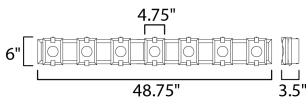

**MEASUREMENTS**

DIMENSION : 48.75" L 6" H x 3.5" Ext  
 BACK PLATE : 4.75" W x 5" H x 3" HCO  
 HANGING WEIGHT : 14.92514 lb

**LAMPING**

INPUT VOLTAGE : 120V  
 LUMENS : 2,730 Rated (2,530 Del.)  
 BULB : 7 x 6W LED PCB Integrated , 42W Total  
 BULB INCLUDED : (Integrated)  
 DIMMABLE : Triac CL  
 CRI : 90 CRI  
 COLOR\_TEMP : 3000K