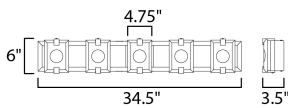

**MEASUREMENTS**

DIMENSION : 34.5" L 6" H x 3.5" Ext  
 BACK PLATE : 4.75" W x 5" H x 3" HCO  
 HANGING WEIGHT : 11.11118 lb

**LAMPING**

INPUT VOLTAGE : 120V  
 LUMENS : 2,030 Rated (1,960 Del.)  
 BULB : 5 x 6W LED PCB Integrated , 30W Total  
 BULB INCLUDED : (Integrated)  
 DIMMABLE : Triac CL  
 CRI : 90 CRI  
 COLOR\_TEMP : 3000K