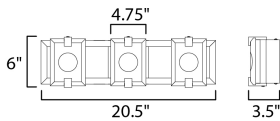

MEASUREMENTS

DIMENSION : 20.5" L 6" H x 3.5" Ext
 BACK PLATE : 4.75" W x 5" H x 3" HCO
 HANGING WEIGHT : 6.87835 lb

LAMPING

INPUT VOLTAGE : 120V
 LUMENS : 1,295 Rated (1,250 Del.)
 BULB : 3 x 6W LED PCB Integrated , 18W Total
 BULB INCLUDED : (Integrated)
 DIMMABLE : Triac CL
 CRI : 90 CRI
 COLOR_TEMP : 3000K