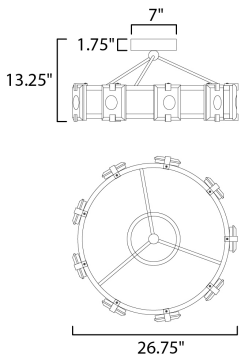

**MEASUREMENTS**

DIMENSION : 26.75" L x 26.75" W x 13.25" H  
 CANOPY : 7" W x 1.75" H x 7" L  
 HANGING WEIGHT : 22.79556 lb

**LAMPING**

INPUT VOLTAGE : 110-277V  
 LUMENS : 3,535 Rated (2,430 Del.)  
 BULB : 9 x 6W LED PCB Integrated , 54W Total  
 BULB INCLUDED : (Integrated)  
 DIMMABLE : Triac CL  
 CRI : 90 CRI  
 COLOR\_TEMP : 3000K