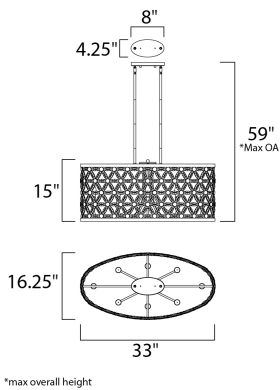

PRODUCT DESCRIPTION

Petals of Beveled Crystal create a brilliant display housed in a Polished Nickel frame. This elegant collection spans many design genres from modern to traditional and will enhance a wide variety of room decor.

MEASUREMENTS

DIMENSION : 33" L x 16.25" W x 15" H
 MAX OAH : 59" OAH
 CANOPY : 8" L
 HANGING WEIGHT : 28.71 lb
 WIRE LENGTH : 120"

LAMPING

INPUT VOLTAGE : 120V
 BULB : 8 x 60W Incandescent E12 Candelabra , 480W Total
 BULB INCLUDED : (Not Included)
 DIMMABLE : Yes