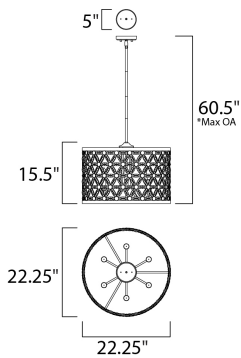

PRODUCT DESCRIPTION

Petals of Beveled Crystal create a brilliant display housed in a Polished Nickel frame. This elegant collection spans many design genres from modern to traditional and will enhance a wide variety of room decor.

*max overall height

MEASUREMENTS

- DIMENSION : 22.25" L x 22.25" W x 15.5" H
- MAX OAH : 60.5" OAH
- CANOPY : 5" W x 1" H x 5" L
- HANGING WEIGHT : 23.58 lb
- WIRE LENGTH : 120"

LAMPING

- INPUT VOLTAGE : 120V
- BULB : 6 x 60W Incandescent E12 Candelabra , 360W Total
- BULB INCLUDED : (Not Included)
- DIMMABLE : Yes