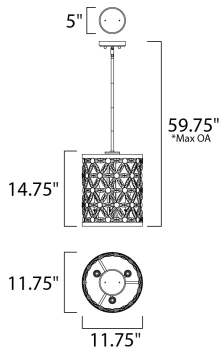

PRODUCT DESCRIPTION

Petals of Beveled Crystal create a brilliant display housed in a Polished Nickel frame. This elegant collection spans many design genres from modern to traditional and will enhance a wide variety of room decor.

*max overall height

MEASUREMENTS

- DIMENSION : 11.75" L x 11.75" W x 14.75" H
- MAX OAH : 59.75" OAH
- CANOPY : 5" W x 1" H x 5" L
- HANGING WEIGHT : 13.73 lb
- WIRE LENGTH : 120"

LAMPING

- INPUT VOLTAGE : 120V
- BULB : 3 x 60W Incandescent E12 Candelabra , 180W Total
- BULB INCLUDED : (Not included)
- DIMMABLE : Yes