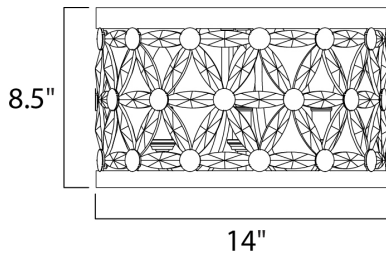

PRODUCT DESCRIPTION

Petals of Beveled Crystal create a brilliant display housed in a Polished Nickel frame. This elegant collection spans many design genres from modern to traditional and will enhance a wide variety of room decor.

MEASUREMENTS

DIMENSION : 14" L x 14" W x 8.5" H
 MAX OAH : 8.5" OAH
 HANGING WEIGHT : 11.2 lb

LAMPING

INPUT VOLTAGE : 120V
 BULB : 3 x 60W Incandescent E12 Candelabra , 180W Total
 BULB INCLUDED : (Not Included)
 DIMMABLE : Yes