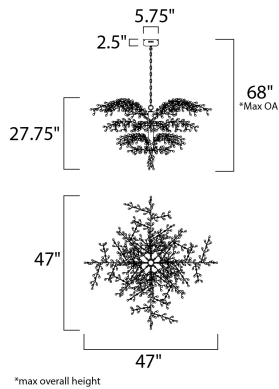

MEASUREMENTS

- DIMENSION : 47" L x 47" W x 27.75" H
- MAX OAH : 68" OAH
- CANOPY : 5.75" W x 2.5" H x 5.75" L
- HANGING WEIGHT : 36.3 lb
- WIRE LENGTH : 120"

LAMPING

- INPUT VOLTAGE : 110-130V
- LUMENS : 1,320 Rated
- BULB : 12 x 1.2W LED 12V G4 , 14W Total
- BULB INCLUDED : (Included)
- DIMMABLE : Electronic Low Voltage (ELV)
- CRI : 80+ CRI
- COLOR_TEMP : 3000K