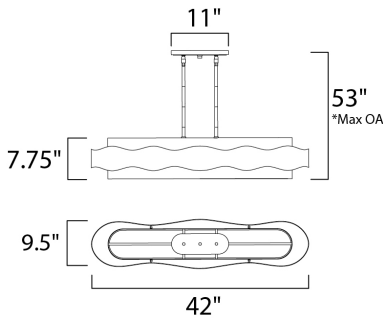

*max overall height

MEASUREMENTS

DIMENSION : 42" L x 9.5" W x 7.75" H
 MAX OAH : 53" OAH
 CANOPY : 4" W x 0.75" H x 11" L
 HANGING WEIGHT : 28.93 lb

LAMPING

LUMENS : 3,000 Rated
 BULB : 5 x 60W Incandescent E12 Candelabra , 300W Total
 BULB INCLUDED : (Not Included)
 DIMMABLE : Yes