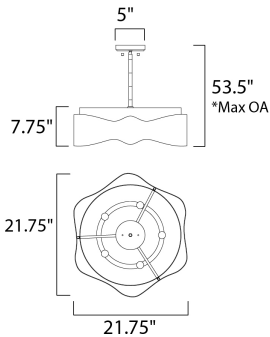

\*max overall height

**MEASUREMENTS**

- DIMENSION : 21.75" L x 21.75" W x 7.75" H
- MAX OAH : 53.5" OAH
- CANOPY : 5" W x 1" H x 5" L
- HANGING WEIGHT : 20.02 lb

**LAMPING**

- LUMENS : 3,000 Rated
- BULB : 5 x 60W Incandescent E12 Candelabra , 300W Total
- BULB INCLUDED : (Not Included)
- DIMMABLE : Yes