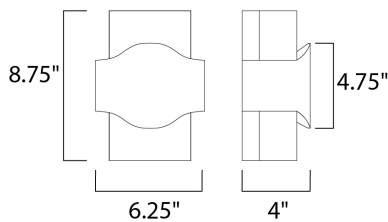

MEASUREMENTS

DIMENSION : 6.25" W x 8.75" H x 4" Ext
 MAX OAH : 4.75" W x 8.75" H
 HANGING WEIGHT : 3.63 lb

LAMPING

LUMENS : 770 Rated
 BULB : 1 x 11W LED AC Integrated , 11W Total
 BULB INCLUDED : (Integrated)
 DIMMABLE : Triac CL
 CRI : 90+ CRI
 COLOR_TEMP : 3000K