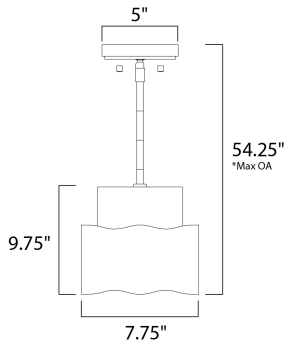

*max overall height

MEASUREMENTS

- DIMENSION : 7.75" L x 7.75" W x 9.75" H
- MAX OAH : 54.25" OAH
- CANOPY : 5" W x 1" H x 5" L
- HANGING WEIGHT : 7.26 lb

LAMPING

- LUMENS : 425 Rated
- BULB : 1 x 60W Incandescent E26 Medium , 60W Total
- BULB INCLUDED : (Not Included)
- DIMMABLE : Standard Dimmer