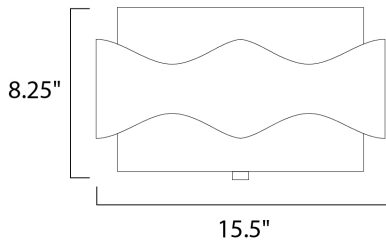

**MEASUREMENTS**

DIMENSION : 15.5" L x 15.5" W x 8.25" H  
 MAX OAH : 8.25" OAH  
 CANOPY : 11.5" W x 1.25" H x 11.5" L  
 HANGING WEIGHT : 16.28 lb

**LAMPING**

LUMENS : 850 Rated  
 BULB : 2 x 60W Incandescent E26 Medium , 120W Total  
 BULB INCLUDED : (Not Included)  
 DIMMABLE : Yes