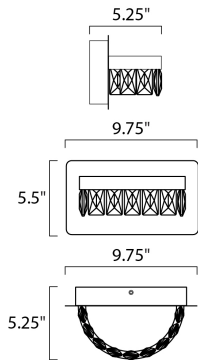

**PRODUCT DESCRIPTION**

Rectangular Beveled Crystals are suspended from a channel of Polished Chrome. The crystal sparkles and shimmers when illuminated by the LED source encased in the channel. This contemporary will add elegance to a wide variety of room decors.

**MEASUREMENTS**

DIMENSION : 9.75" W x 5.5" H x 5.25" Ext  
 MAX OAH : 8.25" W x 4.75" H  
 HANGING WEIGHT : 2.64 lb

**LAMPING**

INPUT VOLTAGE : 120V  
 LUMENS : 800 Rated (390 Del.)  
 BULB : 1 x 11.6W LED PCB Integrated , 12W Total  
 BULB INCLUDED : (Integrated)  
 DIMMABLE : Triac CL  
 CRI : 90+ CRI  
 COLOR\_TEMP : 3000K  
 LIGHTING\_DIRECTION : Down