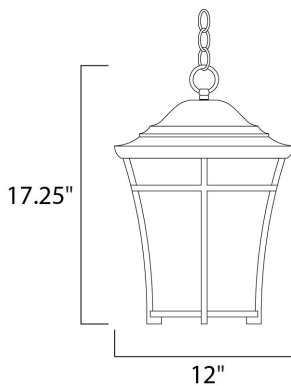

PRODUCT DESCRIPTION

This transitional design in Die Cast aluminum has a remarkable price point. Finished in Copper Oxide with a hand painted Lace glass and two lamping options of both fluorescent and incandescent versions available. Adds additional energy savings and long life.

MEASUREMENTS

DIMENSION : 12" L x 12" W x 17.25" H
HANGING WEIGHT : 10.34 lb

LAMPING

INPUT VOLTAGE : 120V
LUMENS : 0 Rated
BULB : 1 x 60W Incandescent E26 Medium , 60W Total
BULB INCLUDED : (Not Included)
DIMMABLE : Yes