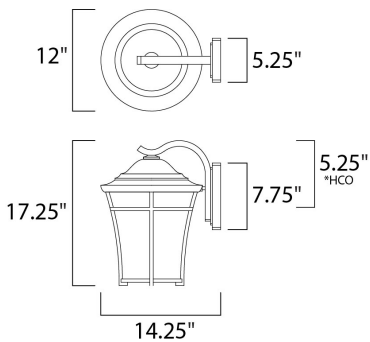

PRODUCT DESCRIPTION

This transitional design in Die Cast aluminum has a remarkable price point. Finished in Copper Oxide with a hand painted Lace glass and two lamping options of both fluorescent and incandescent versions available. Adds additional energy savings and long life.

*height from center of outlet to the top of the fixture

MEASUREMENTS

DIMENSION : 12" W x 17.25" H x 14.25" Ext
 BACK PLATE : 5.25" W x 7.75" H x 5.25" HCO
 HANGING WEIGHT : 10.56 lb

LAMPING

INPUT VOLTAGE : 120V
 LUMENS : 0 Rated
 BULB : 1 x 60W Incandescent E26 Medium , 60W Total
 BULB INCLUDED : (Not Included)
 DIMMABLE : Yes