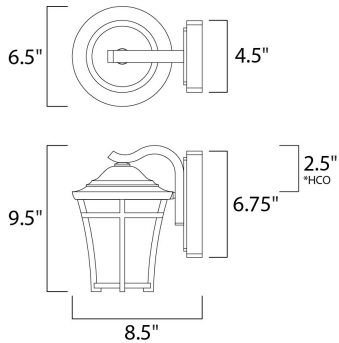

PRODUCT DESCRIPTION

This transitional design in Die Cast aluminum has a remarkable price point. Finished in Copper Oxide with a hand painted Lace glass and two lamping options of both fluorescent and incandescent versions available. Adds additional energy savings and long life.

MEASUREMENTS

DIMENSION : 6.5" W x 9.5" H x 8.5" Ext
BACK PLATE : 4.5" W x 6.75" H x 2.5" HCO
HANGING WEIGHT : 3.17 lb

LAMPING

INPUT VOLTAGE : 120V
LUMENS : 0 Rated
BULB : 1 x 60W Incandescent E26 Medium , 60W Total
BULB INCLUDED : (Not Included)
DIMMABLE : Yes

FINISHES OPTION

Copper Oxide

GLASS

Lace LA

MATERIAL

Aluminum + Glass

RATINGS

cETLus
Wet Location

ADDITIONAL

OPERATING TEMPERATURE:
-20°C (-4°F), 40°C (104°F)

Always consult a qualified electrician before installing any lighting product.