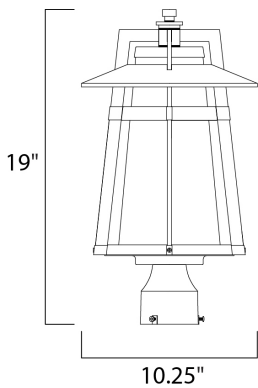

PRODUCT DESCRIPTION

Classic, contemporary style of Die Cast aluminum finished in Adobe features an integral hood and Satin White conical shade, which help cast light in a downward direction.