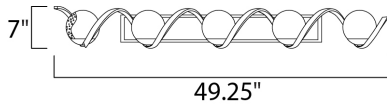

**PRODUCT DESCRIPTION**

Rectangular metal channel, finished in Black, is meticulously formed in a curl design to create a unique and dramatic design. Clear Seedy glass balls supported by cups of Polished Nickel are strategically positioned to balance out the design.

**MEASUREMENTS**

DIMENSION : 49.25" W x 7" H x 8" Ext  
 BACK PLATE : 4.25" W x 4.25" H x 2" HCO  
 HANGING WEIGHT : 13.26 lb

**LAMPING**

INPUT VOLTAGE : 120V  
 BULB : 5 x 40W Incandescent E12 Candelabra , 200W Total  
 BULB INCLUDED : (Not Included)  
 DIMMABLE : Yes