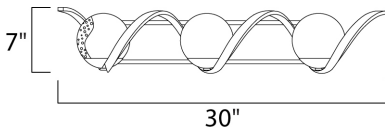

PRODUCT DESCRIPTION

Rectangular metal channel, finished in Black, is meticulously formed in a curl design to create a unique and dramatic design. Clear Seedy glass balls supported by cups of Polished Nickel are strategically positioned to balance out the design.

MEASUREMENTS

DIMENSION : 30" W x 7" H x 8" Ext
 BACK PLATE : 4.25" W x 4.25" H x 2" HCO
 HANGING WEIGHT : 10.6 lb

LAMPING

INPUT VOLTAGE : 120V
 BULB : 3 x 40W Incandescent E12 Candelabra , 120W Total
 BULB INCLUDED : (Not Included)
 DIMMABLE : Yes