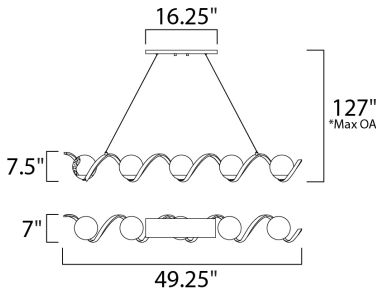

PRODUCT DESCRIPTION

Rectangular metal channel, finished in Black, is meticulously formed in a curl design to create a unique and dramatic design. Clear Seedy glass balls supported by cups of Polished Nickel are strategically positioned to balance out the design.

*max overall height

MEASUREMENTS

DIMENSION : 49.25" L x 7" W x 7.5" H
 MAX OAH : 127" OAH
 CANOPY : 4.25" W x 0.75" H x 16.25" L
 HANGING WEIGHT : 13 lb
 WIRE LENGTH : 120"

LAMPING

INPUT VOLTAGE : 120V
 BULB : 5 x 40W Incandescent E12 Candelabra , 200W Total
 BULB INCLUDED : (Not Included)
 DIMMABLE : Yes