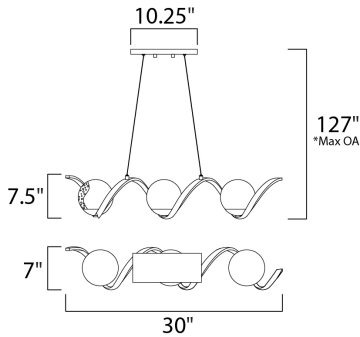

PRODUCT DESCRIPTION

Rectangular metal channel, finished in Black, is meticulously formed in a curl design to create a unique and dramatic design. Clear Seedy glass balls supported by cups of Polished Nickel are strategically positioned to balance out the design.

*max overall height

MEASUREMENTS

- DIMENSION : 30" L x 7" W x 7.5" H
- MAX OAH : 127" OAH
- CANOPY : 4.25" W x 0.75" H x 10.25" L
- HANGING WEIGHT : 8.5 lb
- WIRE LENGTH : 120"

LAMPING

- INPUT VOLTAGE : 120V
- BULB : 3 x 40W Incandescent E12 Candelabra , 120W Total
- BULB INCLUDED : (Not Included)
- DIMMABLE : Yes