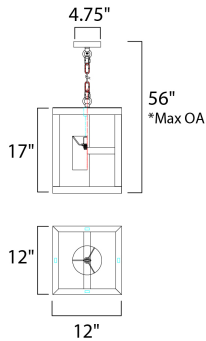

*max overall height

MEASUREMENTS

- DIMENSION : 12" L x 12" W x 17" H
- MAX OAH : 56" OAH
- CANOPY : 4.75" W x 1" H x 4.75" L
- HANGING WEIGHT : 28.88 lb

LAMPING

- LUMENS : 600 Rated
- BULB : 1 x 60W Incandescent E26 Medium , 60W Total
- BULB INCLUDED : (Not Included)
- DIMMABLE : Yes