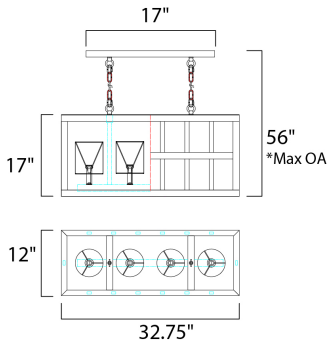

*max overall height

MEASUREMENTS

- DIMENSION : 12" L x 32.75" W x 17" H
- MAX OAH : 56" OAH
- CANOPY : 17" W x 1" H x 4.5" L
- HANGING WEIGHT : 31.96 lb

LAMPING

- LUMENS : 2,400 Rated
- BULB : 4 x 60W Incandescent E12 Candelabra , 240W Total
- BULB INCLUDED : (Not Included)
- DIMMABLE : Yes