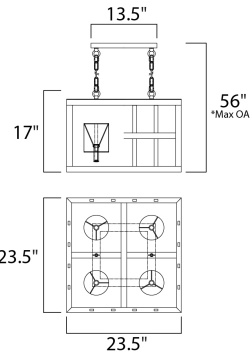

MEASUREMENTS

- DIMENSION : 23.5" L x 23.5" W x 17" H
- MAX OAH : 56" OAH
- CANOPY : 13.5" W x 1" H x 4.5" L
- HANGING WEIGHT : 10.58 lb

LAMPING

- LUMENS : 2,400 Rated
- BULB : 4 x 60W Incandescent E12 Candelabra , 240W Total
- BULB INCLUDED : (Not Included)
- DIMMABLE : Yes